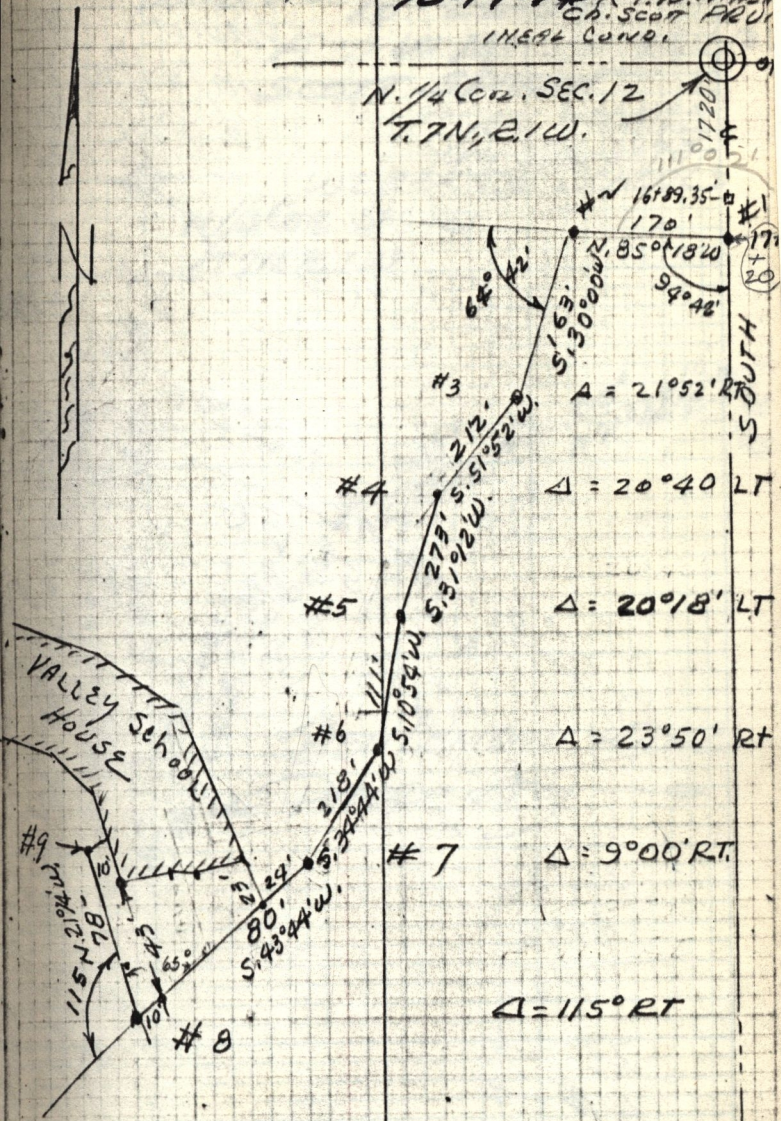

NORTH FORK IN WEBER CO. NORTH FORK  
 SOUTH END, WEST OF MC18-  
 BEN LOMOND STAKE CAMP  
 10-17-74 T.F.W. M...  
 CH. SCOTT PROJ.  
 INERT COND.

N. 1/4 COR. SEC. 12  
 T. 7N, R. 1W.

Cont. over